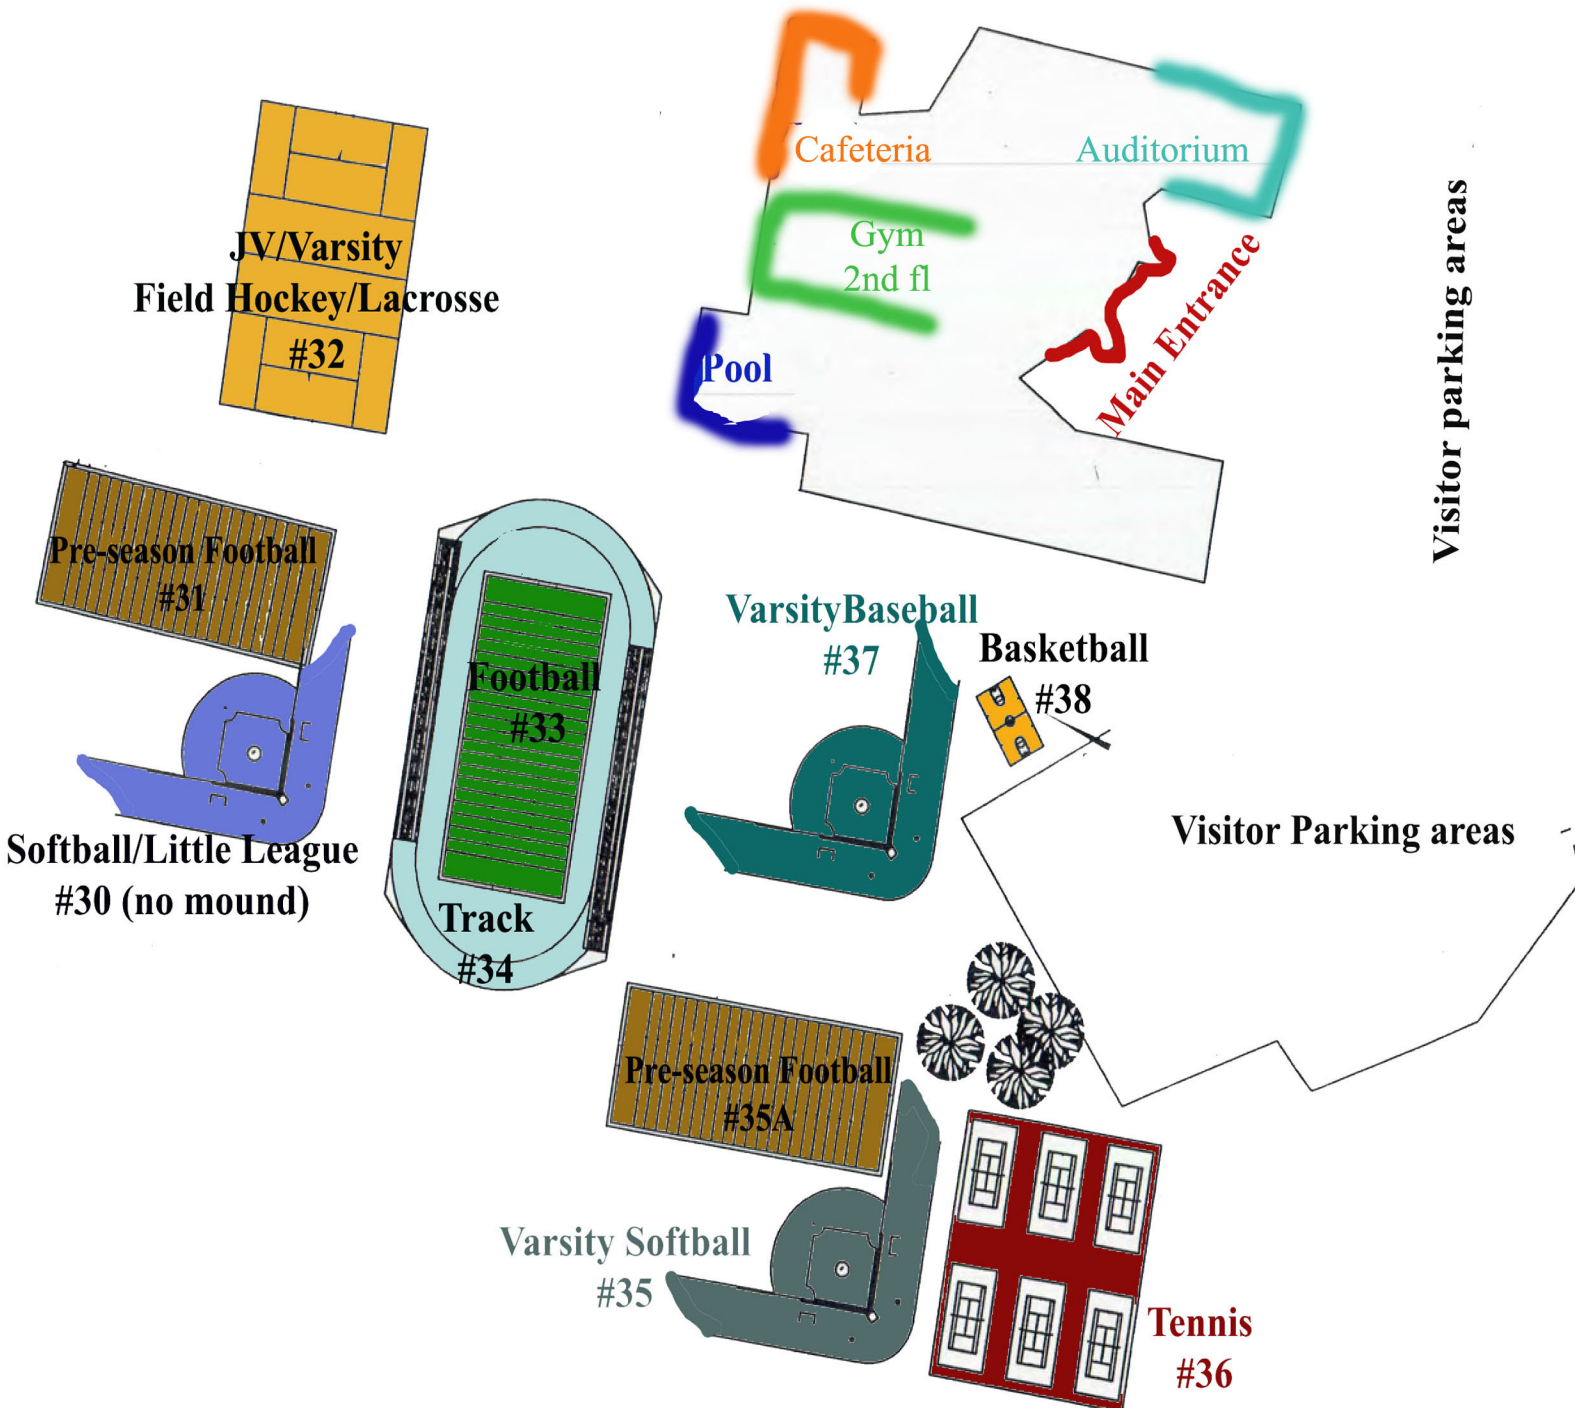

Forestdale School
151 Route 130
Forestdale MA 02644
508.477.6600

Sandwich High School
365 Quaker Meetinghouse Rd
E Sandwich MA 02537
508.888.4900

Oak Ridge School
260 Quaker Meetinghouse Road
E. Sandwich MA 02537
508.833.0111

**H.T. Wing School
33 Water St
Sandwich MA 02563
508.888.1343**