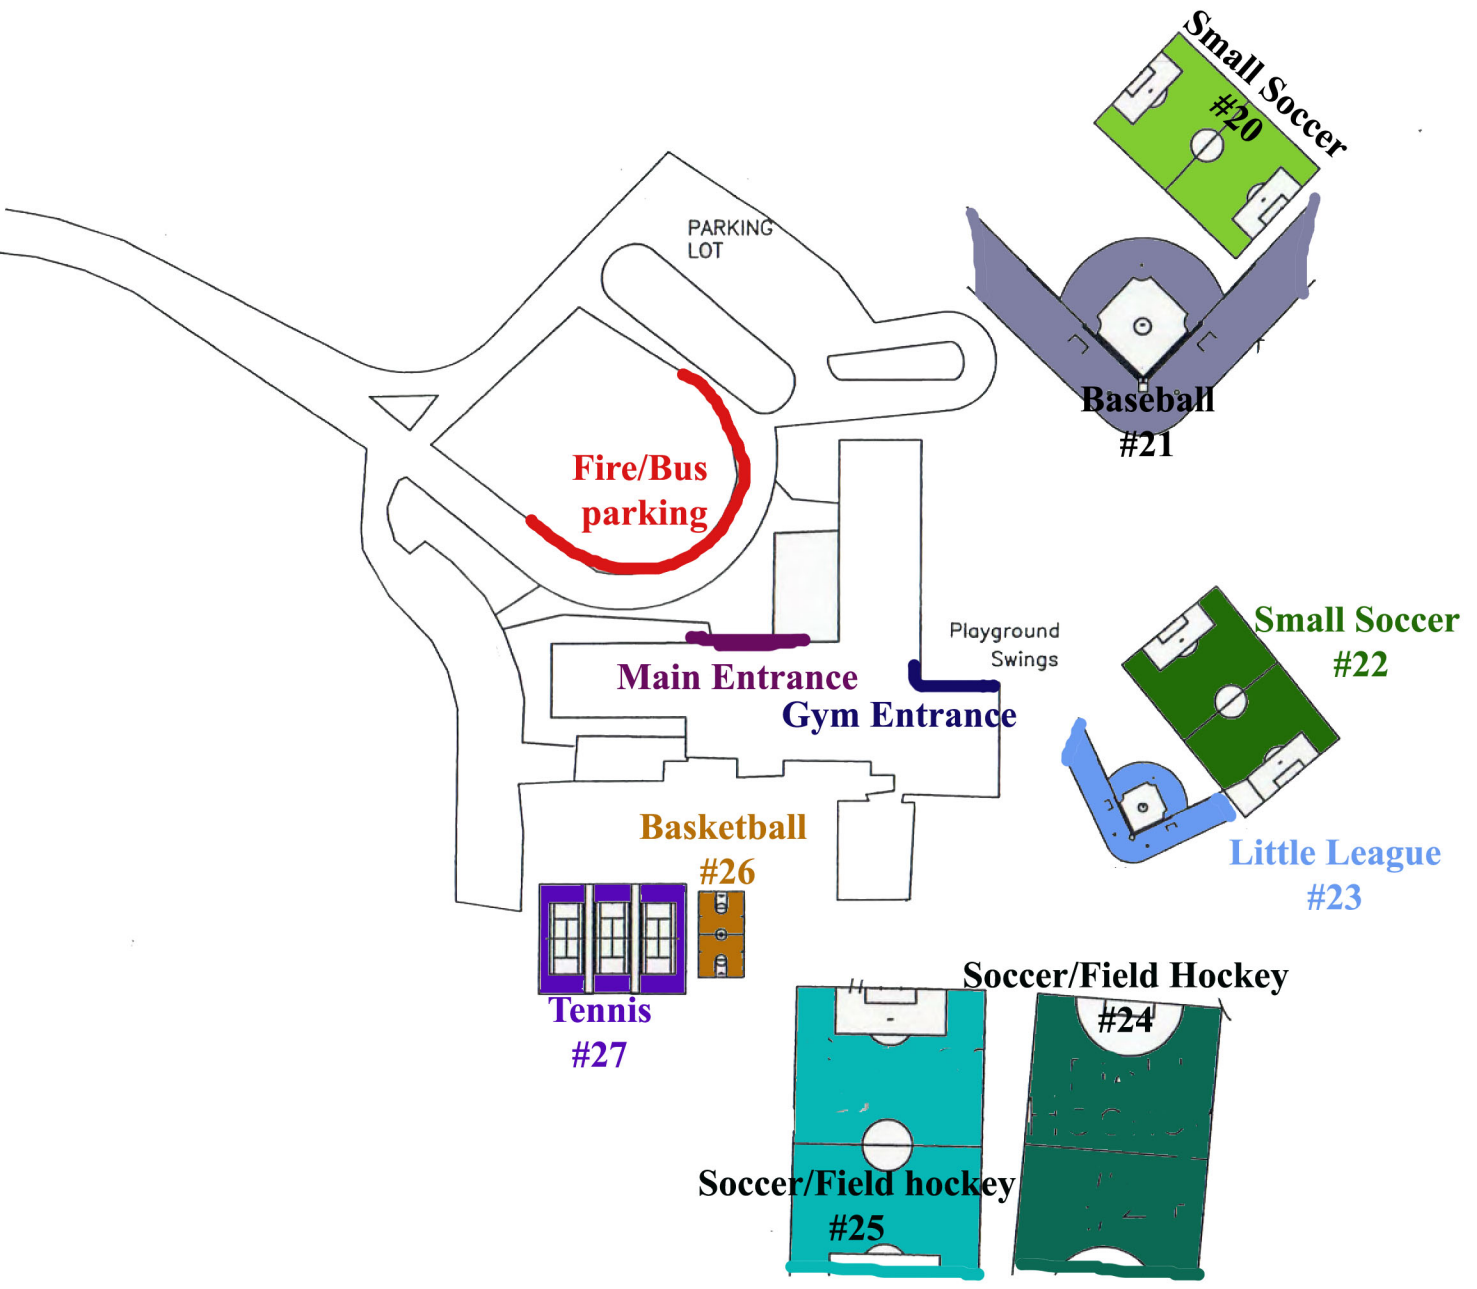

Forestdale School
151 Route 130
Forestdale MA 02644
508.477.6600

Sandwich High School
365 Quaker Meetinghouse Rd
E Sandwich MA 02537
508.888.4900

Oak Ridge School
260 Quaker Meetinghouse Road
E. Sandwich MA 02537
508.833.0111

**H.T. Wing School
33 Water St
Sandwich MA 02563
508.888.1343**